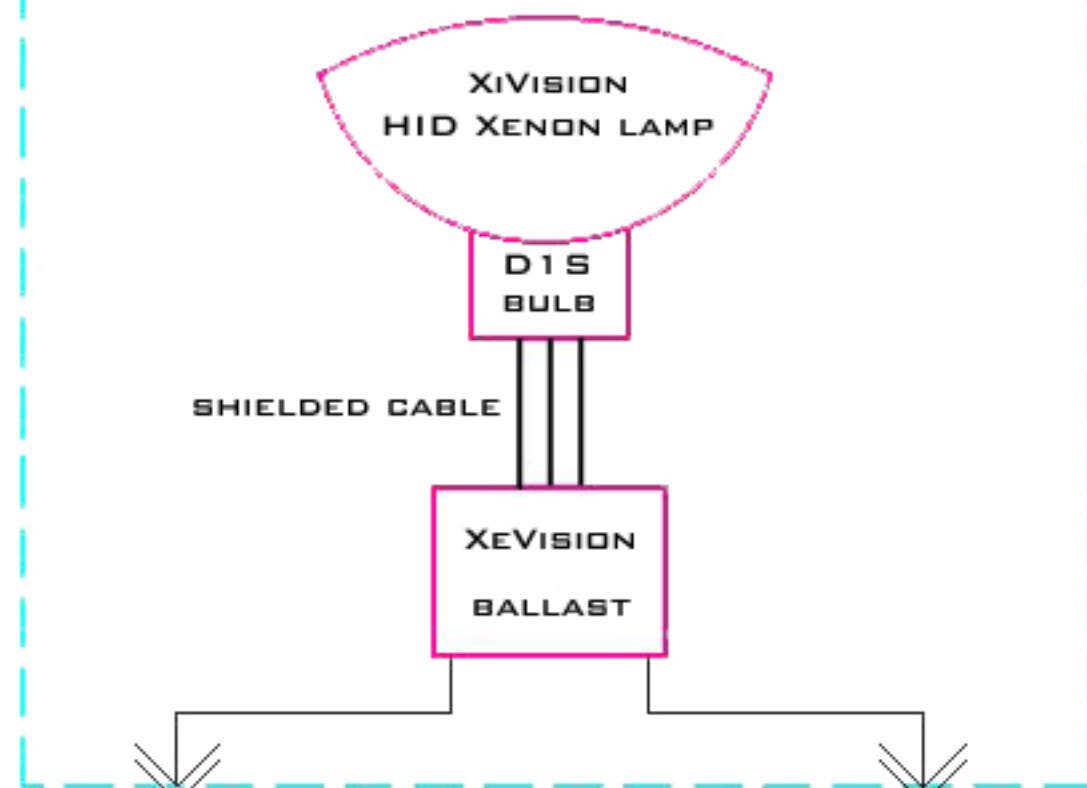

BLUE FENCE = XEVISION KIT PARTS

SWITCH

WIRE

50 (35) WATT SYSTEM
WIRE GAUGE (AWG)
CIRCUIT BREAKER (A)
SWITCH RATING (A)

+
B
U
S
S

-
B
U
S
S

12 VDC
16 (16)
10-15 (7.5-10)
15 (10)

24 VDC
18 (18)
7.5-10 (5-7.5)
10 (7.5)